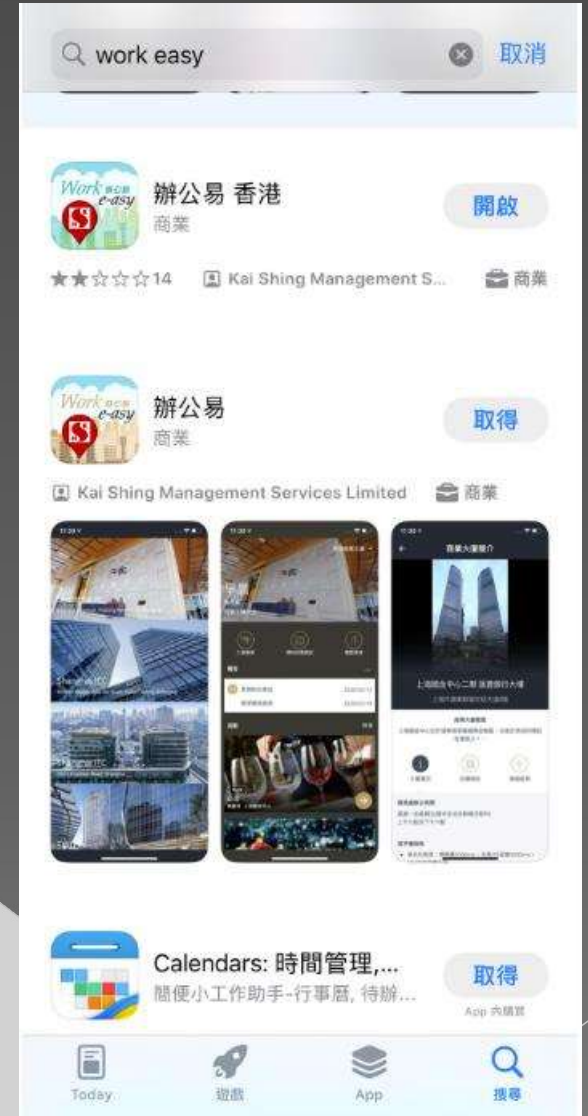

# Installation Office Tower App – Work e-asy

# Installation Office Tower App

Turn on

Bluetooth

Location Services