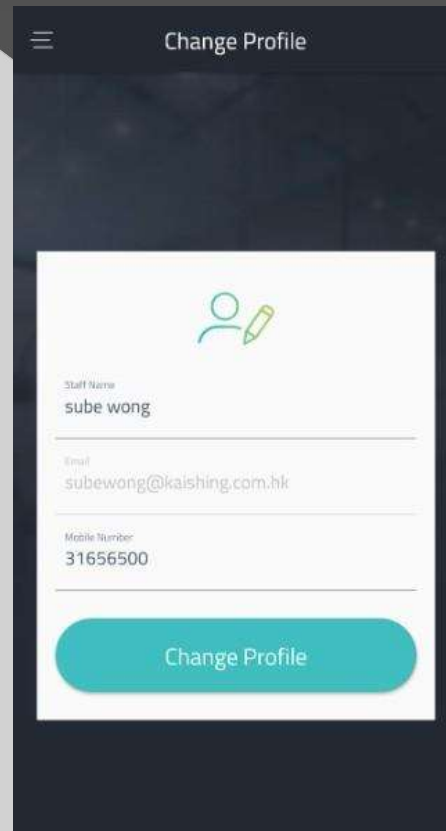

Change Profile