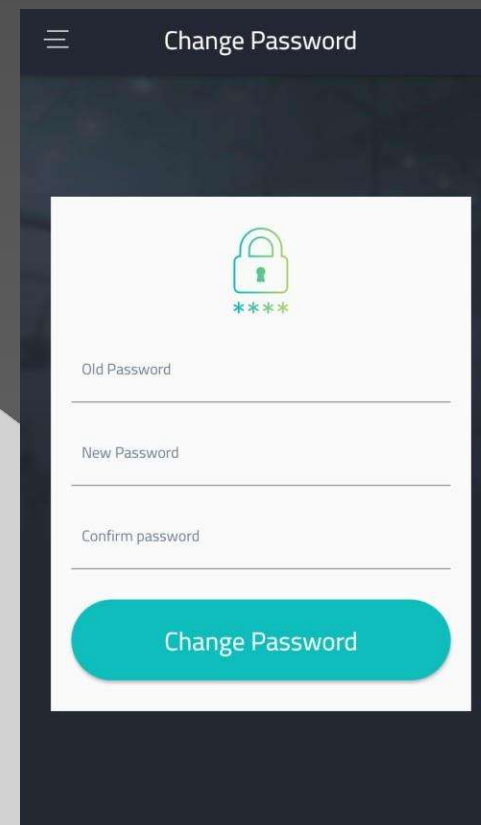

Change Password