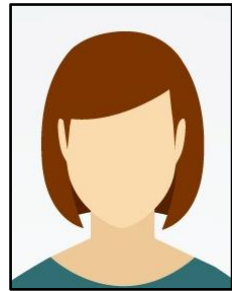

## Photo Specifications for Student ID Card

- ✓ Recent and color passport style picture
- ✓ A plain white background with no shadow
- ✓ Show your full frontal face with clear facial features
- ✓ Has proper head ratio. Please refer to figure (a) for the head ratio
- ✓ File specifications
  - Image Type : JPEG
  - Ratio of photo : 0.8 (width) : 1 (height)
  - Dimensions : 1200 pixels width x 1500 pixels height (maximum)  
309 pixels width x 379 pixels height (minimum)
  - File Size : 600k bytes or below

Figure (a)  
Acceptable head ratio